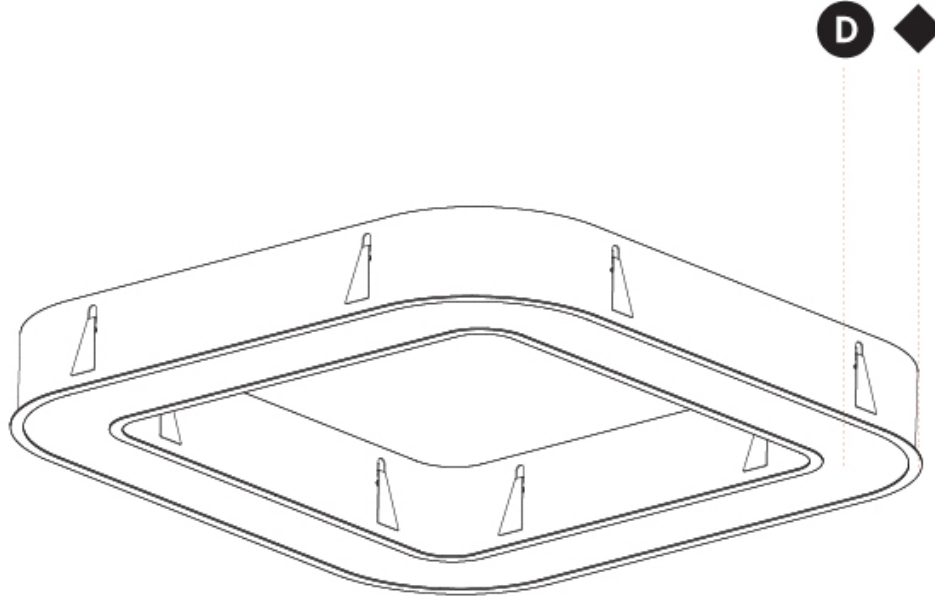

GLORIOUS QUANTUM RECESSED

A37563-

PROJECT	_____
TYPE	_____
SPECIFIER	_____
QUANTITY	_____
DATE	_____