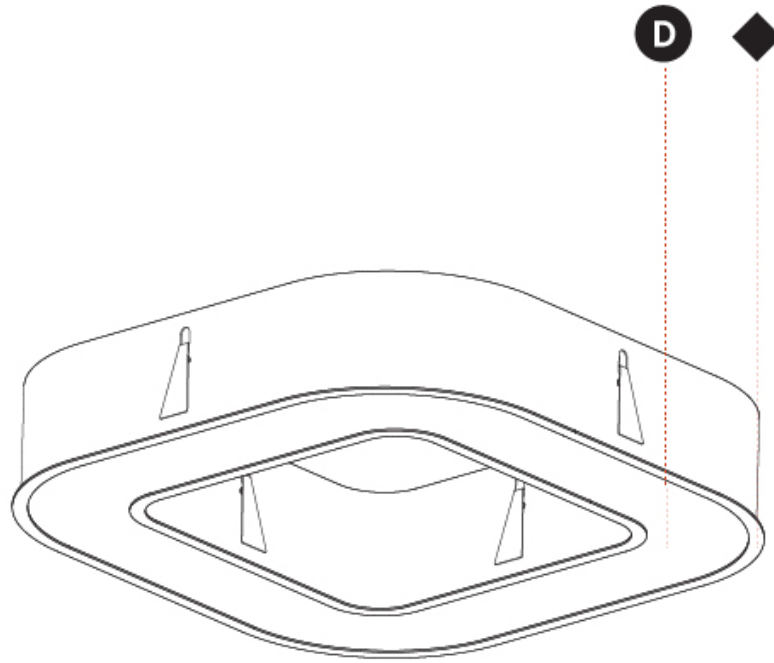

GLORIOUS QUANTUM RECESSED

A37561-

PROJECT _____

TYPE _____

SPECIFIER _____

QUANTITY _____

DATE _____

A