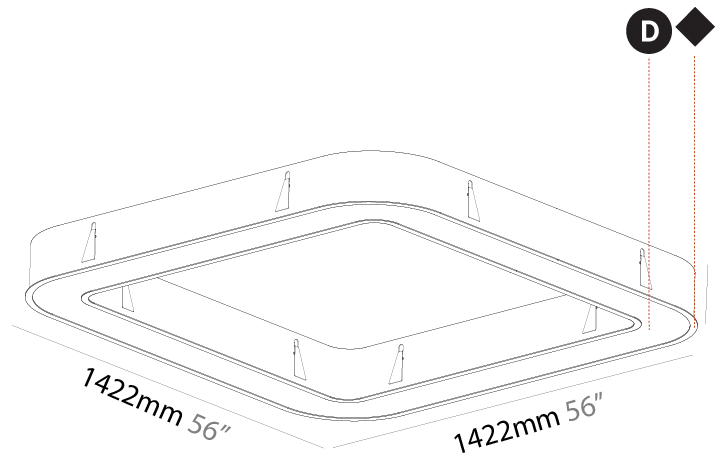

GENERAL

Series: Glorious
Subseries: Glorious Quantum
Brand: Prolicht
Division: Architectural
Mounting Type: Recessed
Mounting Location: Ceiling
Subcategory: Ambient

PHYSICAL

Shape: Square
Length (mm): 1422
Length (in): 56
Width (mm): 1422
Width (in): 56
Height (mm): 150
Height (in): 5 7/8
Min. Recessing Depth (mm): 160
Min. Recessing Depth (in): 6 5/16
Light Distribution: Direct
Weight (kg): 21.113
Weight (lbs): 46.45
Diffuser: PMMA - Opal or Micro-Prism
Fixture Finish: SSR / BKV / CWI / CRY / HAB / LAG / UFT / ITA / RUA / RUR / MIC / FTG / MYG / TWT / LOD / PUS / FRO / FUP / KIA / POP / BLS / SPG / MEY / GOH / GUM / CHC / COM / ABZ / JAG / OBR / MOS / ROR
Fixture Material: Aluminum

ELECTRICAL

Lamp Type: LED (Zhaga Standard)
Input Wattage (W): 80
Total Output Wattage (W): 64 / 51.2 (3500K)
Dimming: Non-Dimming / Phase Dimming (120Vac only) / 0-10V Dimming
Driver Included: Yes
Driver Location: Integrated
Driver Type: Constant Current - 120 / 277Vac
Driver Class: Class 2
Input Voltage (V): 120 - 277
Constant Current (MA): 350 / 800 (3500K)

LED

Color Temperature (°K): 3000 / 3500 / 4000
Max. Delivered Lumen (lm): 7380 / 7644 / 7800
CRI: >80 CRI
Efficiency (%): 65
Lamp Life (hrs): 50000

OPTICAL

RATINGS AND CERTIFICATIONS

Certified By: Certified for North American Standards
IP rating: IP20