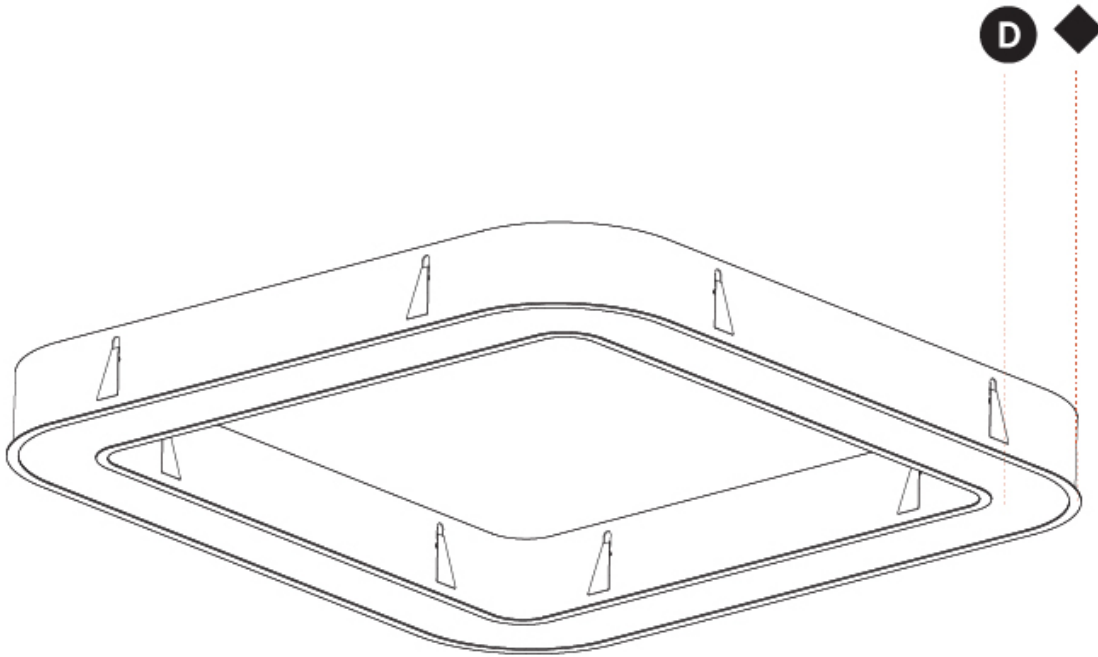

GLORIOUS QUANTUM RECESSED

A37565-

PROJECT	_____
TYPE	_____
SPECIFIER	_____
QUANTITY	_____
DATE	_____

A