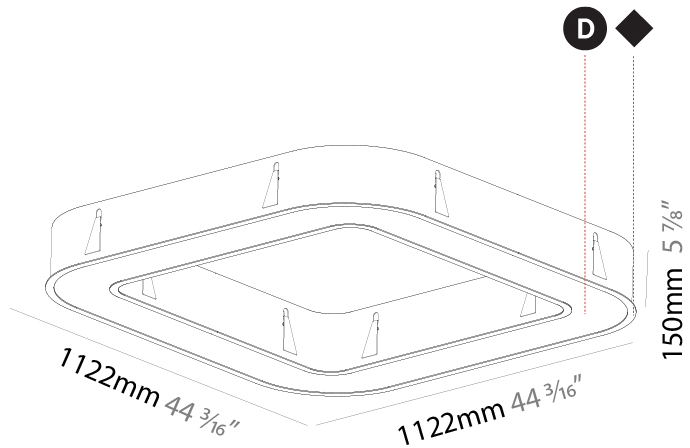

GENERAL

Series: Glorious
Subseries: Glorious Quantum
Brand: Prolicht
Division: Architectural
Mounting Type: Recessed
Mounting Location: Ceiling
Subcategory: Ambient

PHYSICAL

Shape: Square
Length (mm): 1122
Length (in): 44 ³/₁₆
Width (mm): 1122
Width (in): 44 ³/₁₆
Height (mm): 150
Height (in): 5 ⁷/₈
Min. Recessing Depth (mm): 160
Min. Recessing Depth (in): 6 ⁵/₁₆
Light Distribution: Direct
Weight (kg): 16.085
Weight (lbs): 35.39
Diffuser: PMMA - Opal or Micro-Prism
Fixture Finish: SSR / BKV / CWI / CRY / HAB / LAG / UFT / ITA / RUA / RUR / MIC / FTG / MYG / TWT / LOD / PUS / FRO / FUP / KIA / POP / BLS / SPG / MEY / GOH / GUM / CHC / COM / ABZ / JAG / OBR / MOS / ROR
Fixture Material: Aluminum

ELECTRICAL

Lamp Type: LED (Zhaga Standard)
Input Wattage (W): 60
Total Output Wattage (W): 48 / 38.4 (3500K)
Dimming: Non-Dimming / Phase Dimming (120Vac only) / 0-10V Dimming
Driver Included: Yes
Driver Location: Integrated
Driver Type: Constant Current - 120 / 277Vac
Driver Class: Class 2
Input Voltage (V): 120 - 277
Constant Current (MA): 350 / 1200 (3500K)

LED

Color Temperature (°K): 3000 / 3500 / 4000
Max. Delivered Lumen (lm): 5540 / 5733 / 5850
CRI: >80 CRI
Efficiency (%): 65
Lamp Life (hrs): 50000

OPTICAL

RATINGS AND CERTIFICATIONS

Certified By: Certified for North American Standards
IP rating: IP20