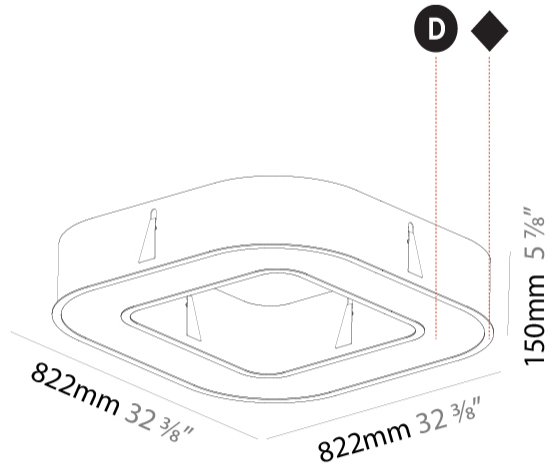

GENERAL

Series: Glorious
Subseries: Glorious Quantum
Brand: Prolicht
Division: Architectural
Mounting Type: Recessed
Mounting Location: Ceiling
Subcategory: Ambient

PHYSICAL

Shape: Square
Length (mm): 822
Length (in): 32 3/8
Width (mm): 822
Width (in): 32 3/8
Height (mm): 150
Height (in): 5 7/8
Min. Recessing Depth (mm): 160
Min. Recessing Depth (in): 6 1/4
Light Distribution: Direct
Weight (kg): 10.55
Weight (lbs): 23.21
Diffuser: PMMA - Opal or Micro-Prism
Fixture Finish: SSR / BKV / CWI / CRY / HAB / LAG / UFT / ITA / RUA / RUR / MIC / FTG / MYG / TWT / LOD / PUS / FRO / FUP / KIA / POP / BLS / SPG / MEY / GOH / GUM / CHC / COM / ABZ / JAG / OBR / MOS / ROR
Fixture Material: Aluminum

ELECTRICAL

Lamp Type: LED (Zhaga Standard)
Input Wattage (W): 40
Total Output Wattage (W): 32 / 25.6 (3500K)
Dimming: Non-Dimming / Phase Dimming (120Vac only) / 0-10V Dimming
Driver Included: Yes
Driver Location: Integrated
Driver Type: Constant Current - 120 / 277Vac
Driver Class: Class 2
Input Voltage (V): 120 - 277
Constant Current (MA): 350 / 800 (3500K)

LED

Color Temperature (°K): 3000 / 3500 / 4000
Max. Delivered Lumen (lm): 3690 / 3822 / 3900
CRI: >80 CRI
Efficiency (%): 65
Lamp Life (hrs): 50000

OPTICAL

RATINGS AND CERTIFICATIONS

Certified By: Certified for North American Standards
IP rating: IP20